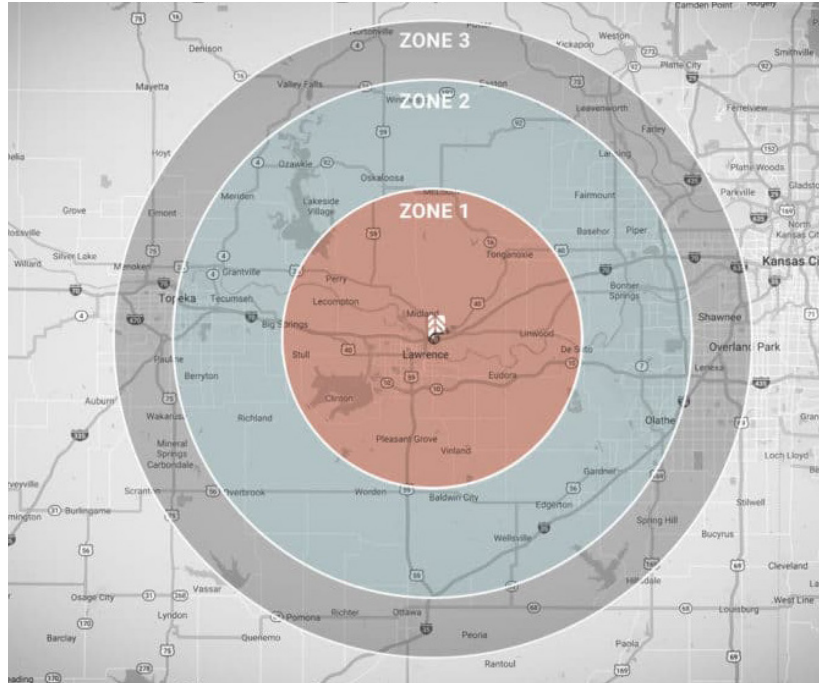

### Flat Rates by Zone

Zone 1 (0-15 Miles) \$110

Zone 2 (15-30 Miles) \$140

Zone 3 (30-45 Miles) \$170

>45 Miles: \$170 + \$5/loaded mile

**SIMPLIFIED DELIVERY**

Efficient | Effective | Economical

785.843.6949 | PineLandscape.com | sales@pinelandscape.com  
1783 E 1500 Road Lawrence Kansas

# FLATBED DELIVERY OPTIONS