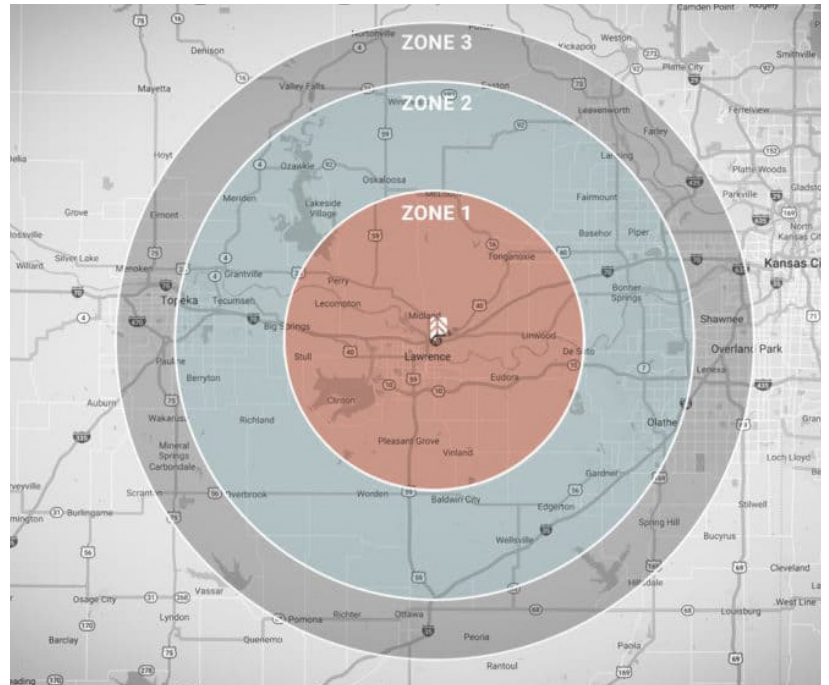

PINE LANDSCAPE CENTER

2021 Delivery Pricing

Flat Rates by Zone

Zone 1 (0-15 Miles) $110

Zone 2 (15-30 Miles) $140

Zone 3 (30-45 Miles) $170

>45 Miles: $170 + $5/loaded mile

SIMPLIFIED DELIVERY

Efficient | Effective | Economical

785.843.6949 | PineLandscape.com | sales@pinelandscape.com
1783 E 1500 Road Lawrence Kansas